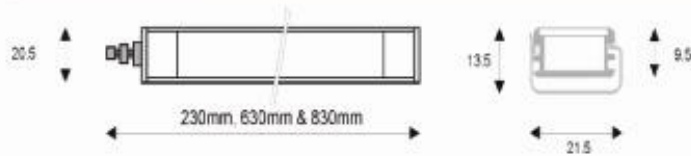

- Cove and Cornice Lighting
- Shelf Lighting
- Integrated into furniture
- Under counters
- Stair hand rails
- Display cases
- Task Lighting

Dimensions

Supplied with 3 metre cable
Cable diameter: 4.0 mm

Model Information

CL - XXX - XX

Example of product code:

CL-230-WW CoveLED™ 230 mm warm white

Colour

W White
WW Warm White
B Blue
G Green
R Red
A Amber

Length (mm)	Number of LEDs	Power Consumption (watts)	Typical Light Output (lumens) in white*
230 mm	2	2.4	70
630 mm	6	7.2	210
830 mm	8	9.2	280