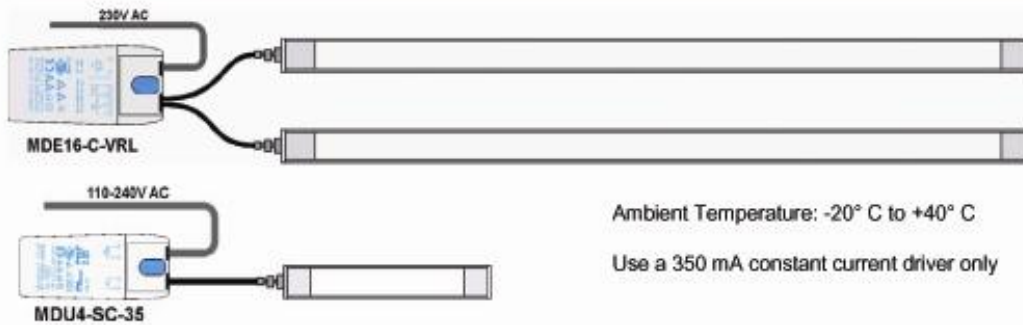

Compatible drivers

Ambient Temperature: -20° C to +40° C

Use a 350 mA constant current driver only

Model	Maximum number of CoveLEDs™ connected			Supply Voltage	Dimming	Dimensions
	230 mm	630 mm	830 mm			
MDU4-SC-35	2	X	X	85 – 265 VAC	X	100 x 40 x 25 mm
MDU9-SC-35	4	1	1	85 – 265 VAC	X	100 x 40 x 25 mm
MDE16-C-VRL	8	2	2	230 VAC	Via 1 – 10 volt dimmer	110 x 49 x 25 mm

Model Information

CL - XXX - XX

Example of product code:

CL-230-WW CoveLED™ 230 mm warm white

Colour

W White
WW Warm White
B Blue
G Green
R Red
A Amber

Length (mm)	Number of LEDs	Power Consumption (watts)	Typical Light Output (lumens) in white*
230 mm	2	2.4	70
630 mm	6	7.2	210
830 mm	8	9.2	280

CoveLED™ Registered trademark

* Full photometric data available on request.