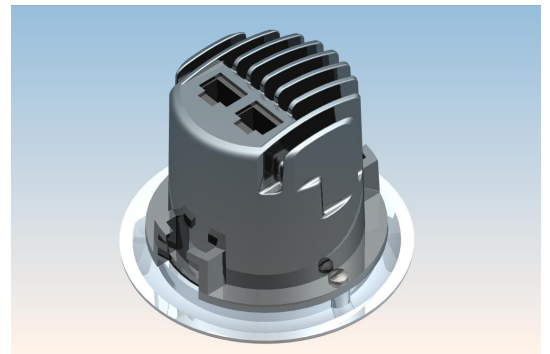

inSTYLE

High Power 12 LED Fusion Downlight (MR16)

*Benefits

- Energy efficient and cost effective
- High quality high power 12 LED's
- Mood setting with virtually any colour
- RGB mixed at source
- Can create any shade of white

*Applications

- Bars and leisure areas
- Restaurants
- Path & contour marking
- Uplighting
- Replacing white lighting (mixes white at source)

*Specification

Electrical

Power consumption @ max

Input voltage

Data connection

Driver compatibility

Environmental

Operating ambient temp range

Operating temp

Cooling

Mechanical

Construction

Flammability

Dimensions

Height (cut out)

Width (cut out)

Lighting characteristics

Typical lumen maintenance

Lamp life

15W

48V DC

RJ 45

Power driver 36/144

-20°C / +40°C

+50°C @ 25°C Ambient

Convection

Aluminium with Stainless Steel Bezel

94v-0 Flame class rating

70mm

60mm

70% @ 50,000 Hours

50,000 Hours @ 25°C