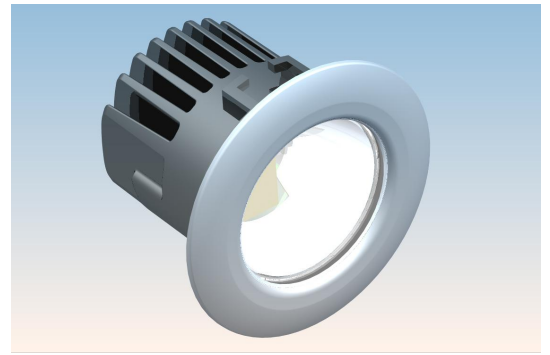

## High Power 12 LED Fusion Downlight (MR16)

### \*Benefits

- Energy efficient and cost effective
- High quality high power 12 LED's
- Mood setting with virtually any colour
- RGB mixed at source
- Can create any shade of white

### \*Applications

- Bars and leisure areas
- Restaurants
- Path & contour marking
- Uplighting
- Replacing white lighting (mixes white at source)