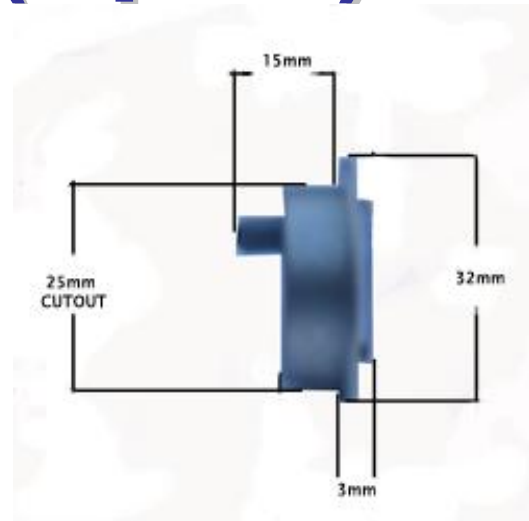

Steplight (optic)

Technical Specifications

Electrical

Power consumption @ max

1.4W

Input voltage
colour)

2.95 – 3.42V DC (Depending on

Data connection

2 core cable

Driver compatibility

Power driver 36/144 Transformer

9/16

Environmental

Operating ambient temp range

-20°C / +40°C

Operating temp

Dimensions

Depth (cut out)

15mm

Width (cut out)

25mm

Lighting characteristics

Typical lumen maintenance

70% @ 50,000 Hours